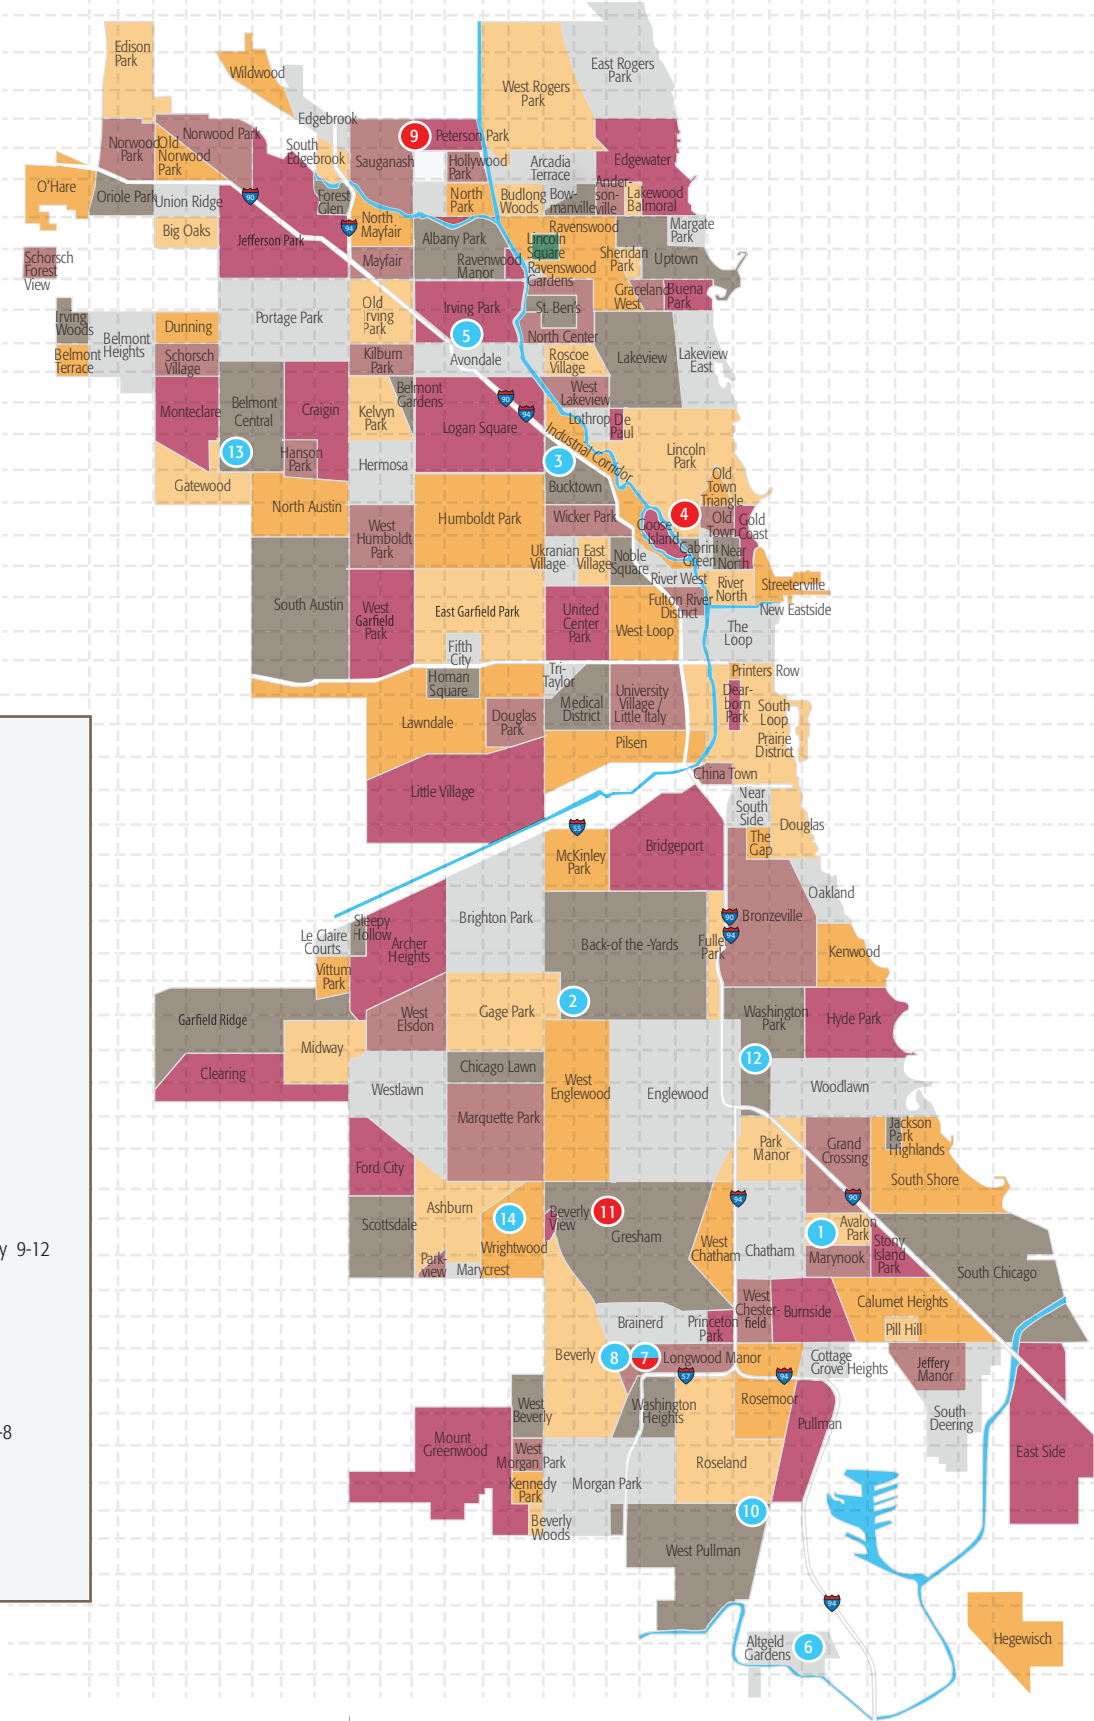

8000 W Pacific  
ORIOLE  
7200 W Harlem  
NEWCASTLE  
6400 W Narragansett  
AUSTIN  
5600 W Central  
LARAMIE  
4800 W Cicero  
KOSTNER  
4400 W Pulaski  
CENTRAL PARK  
3200 W Kedzie  
CALIFORNIA  
2400 W Western  
DAMEN  
1600 W Ashland  
RACINE  
800 W Halsted  
STEWART  
O State  
KING  
800 E Cottage Grove  
WOODLAWN  
1600 E Stony Island  
JEFFERY  
2400 E Yates  
MANISTEE  
3200 E Brandon

HOWARD  
7200 N Touhy  
PRATT  
6400 N Devon  
PETERSON  
5600 N Bry Mawr  
FOSTER  
4800 N Lawrence  
MONTROSE  
4000 N Irving Park  
ADDISON  
3200 N Belmont  
DIVERSEY  
2400 N Fullerton  
ARMITAGE  
1600 N North  
DIVISION  
800 N Chicago  
KINZIE  
0 Madison  
HARRISON  
1200 S Roosevelt  
16th  
2200 S Cermak  
26th  
3100 S 31st  
35th  
3900 S Pershing  
43rd  
4700 S 47th  
51st  
5500 S 55th  
59th  
6300 S 63rd  
MARQUETTE  
7100 S 1st  
75th  
7900 S 79th  
83rd  
8700 S 87th  
91st  
9500 S 95th  
99th  
10300 S 103rd  
107th  
11100 S 111th  
115th  
11900 S 119th  
123rd  
12700 S 127th  
131st  
13500 S 135th

### Our Campuses

- 1 CICS Avalon K-8  
83rd & Stony Island
- 2 CICS Basil K-8  
55th & Damen
- 3 CICS Bucktown K-8  
Western & Fullerton
- 4 CICS ChicagoQuest 9-12  
North & Clybourn
- 5 CICS Irving Park K-8  
Irving Park & Kimball
- 6 CICS Lloyd Bond K-6  
133rd & Langley
- 7 CICS Longwood 7-12  
95th & Throop
- 8 CICS Loomis K-2  
95th & Loomis
- 9 CICS Northtown Academy 9-12  
Peterson & Pulaski
- 10 CICS Prairie K-8  
115th & King Dr.
- 11 CICS Ralph Ellison 9-12  
80th & Honore
- 12 CICS Washington Park K-8  
61st & Michigan
- 13 CICS West Belden K-8  
Grand & Austin
- 14 CICS Wrightwood K-8  
81st & California

- High School
- Elementary School